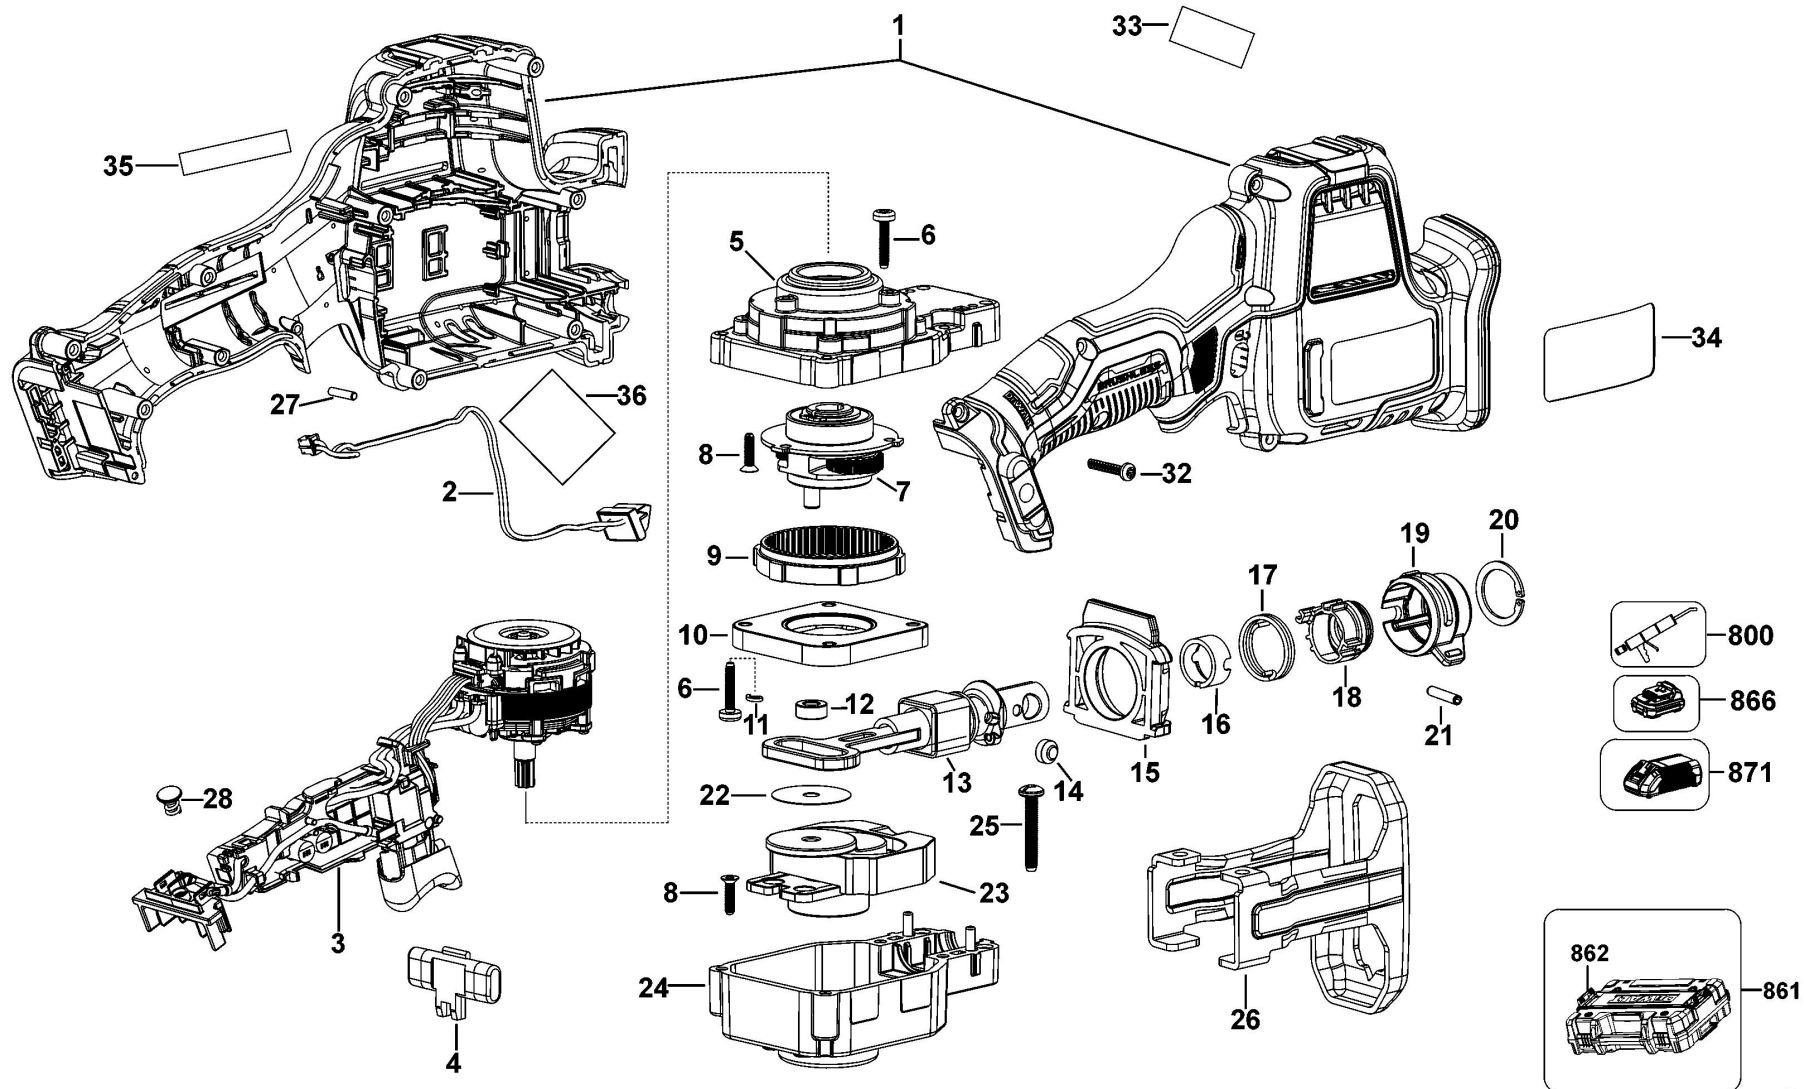

DCS312N CORDLESS RECIPROCATING SAW 1

Parts List DCS312N CORDLESS RECIPROCATING SAW 1

Item	Part Number	Qty	Part Description	General Description	Other Info	Repair Inst	Markets
1	N748525	1	CLAMSHELL SET			No	XJ
2	N683436	1	LED LIGHT			No	XJ
3	N805932	1	MOTOR SA			No	XJ
4	N650938	1	BUTTON LOCK-OFF			No	XJ
5	N658536	1	GEARCASE			No	XJ
6	330045-53	8	SCREW			No	XJ
7	N773353	1	CARRIER SA			No	XJ
8	N691339	7	SCREW			No	XJ
9	N677836	1	GEAR			No	XJ
10	N658540	1	PLATE THRUST			No	XJ
11	NA361142	4	WASHER LOCK			No	XJ
12	N658544	1	SLEEVE BEARING			No	XJ
13	N773357	1	SHAFT SA			No	XJ
14	N690767	1	PIN			No	XJ
15	N688751	1	RUBBER BOOT			No	XJ
16	N690774	1	SLEEVE			No	XJ
17	N690789	1	SPRING			No	XJ
18	N690518	1	CAM			No	XJ
19	NA292003	1	COLLAR			No	XJ
20	N690786	1	CIRCLIP			No	XJ
21	N096408	1	SPIROL PIN			No	XJ
22	N658550	1	WASHER			No	XJ
23	N773358	1	ECCENTRIC SA			No	XJ
24	N773359	1	GEARCASE COVER SA			No	XJ
25	330045-08	1	SCREW			No	XJ
26	N720431	1	SHOE SA			No	XJ
27	N071836	1	ROLL PIN			No	XJ
28	NA105798	1	TERMINAL BLOCK			No	XJ
32	682211-00	10	SCREW			No	XJ
33	N719768	1	LABEL			No	XJ
34	NA050147	1	RATING LABEL			No	XJ
35	N765387	1	BRAND LABEL			No	XJ

Parts List DCS312N CORDLESS RECIPROCATING SAW 1

Item	Part Number	Qty	Part Description	General Description	Other Info	Repair Inst	Markets
36	NA050148	1	WARNING LABEL			No	XJ
800	000000-99	1	Part number or price not avail			No	XJ
861	000000-04	1	NOT INCLUDED WITH THIS PRODUCT		DCS312N	No	XJ
862	000000-04	1	NOT INCLUDED WITH THIS PRODUCT		DCS312N	No	XJ
866	000000-04	1	NOT INCLUDED WITH THIS PRODUCT		DCS312N	No	XJ
871	000000-04	1	NOT INCLUDED WITH THIS PRODUCT		DCS312N	No	XJ